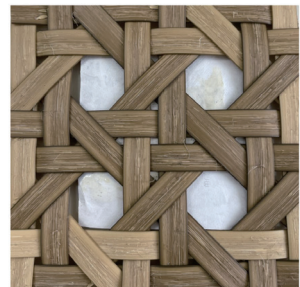

0294
Bunga Tanjung Weave
MT Arurog Brushed 12x1.2mm