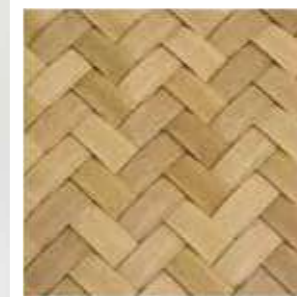

VIROsurface™

eco-friendly wall coverings

テクスチャバリエーション

※ 0001-0010は、現在在庫なし。最低注文量は500㎡から承ります。