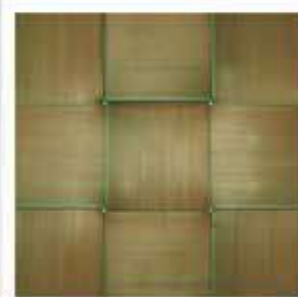

VIROsurface™

eco-friendly wall coverings

テクスチャバリエーション

※ 0001-0010は、現在在庫なし。最低注文量は500㎡から承ります。