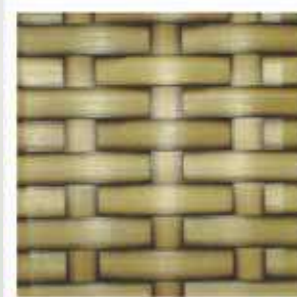

VIROsurface™

eco-friendly wall coverings

テクスチャバリエーション

※ 0001-0010は、現在在庫なし。最低注文量は500㎡から承ります。