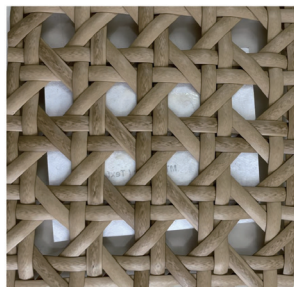

0259
Bunga Tanjung Weave
Antique Honey 7x1.3mm

0287
Bunga Tanjung Weave
Honey WP 4x1mm

0294
Bunga Tanjung Weave
MT Arurog Brushed 12x1.2mm

0310
Herringbone Weave
MT Arurog Brushed 7x1.2mm

0312
Basket - Weave
Ribbed Honey Wicker 6x1.2mm

0319
Basket - Weave
MT Arurog Brushed 7x1.2mm

0362
Bunga Tanjung Weave
MT Arurog Brushed 7x1.2mm

0365
Bunga Tanjung Weave
MT Arurog 6x1.2mm

0400
Bunga Tanjung Weave
MT Arurog Non Brushed 12x0.9mm