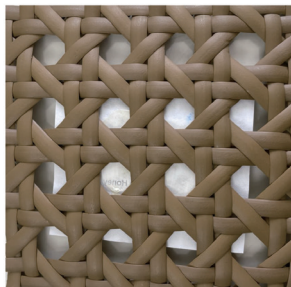

0017
Virosurface Herringbone - Weave
V20 Dark Mahogany, 12x1.2 mm

0018
Virosurface Basket - Weave
V20 Dark Mahogany, 12x1.2 mm

0057
Virosurface Basket - Weave
MT Anurog, 12 x 0.9 mm

0067
Virosurface Bandeau - Weave
Euro Ash, 25x1 mm

0068
Virosurface Bandeau - Weave
Off White, 25x1 mm

0142
Virosurface Basket - Weave
Red Pine, 20x0.9 mm

VIROsurface™

eco-friendly wall coverings

テクスチャバリエーション

0258
Bunga Tanjung Weave
MT Arurog Non Brushed 12x1.2mm

0259
Bunga Tanjung Weave
Antique Honey 7x1.3mm

0287
Bunga Tanjung Weave
Honey WP 4x1mm

0294
Bunga Tanjung Weave
MT Arurog Brushed 12x1.2mm

0310
Herringbone Weave
MT Arurog Brushed 7x1.2mm

0312
Basket - Weave
Ribbed Honey Wicker 6x1.2mm