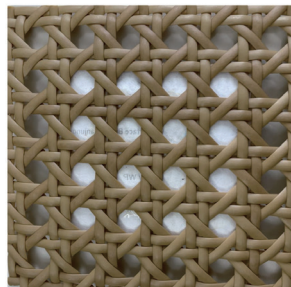

0017
Virosurface Herringbone - Weave
V20 Dark Mahogany, 12x1.2 mm

0018
Virosurface Basket - Weave
V20 Dark Mahogany, 12x1.2 mm

0057
Virosurface Basket - Weave
MT Anurog, 12 x 0.9 mm

0067
Virosurface Bandeau - Weave
Euro Ash, 25x1 mm

0068
Virosurface Bandeau - Weave
Off White, 25x1 mm

0142
Virosurface Basket - Weave
Red Pine, 20x0.9 mm

VIROsurface™

eco-friendly wall coverings

テクスチャバリエーション

0258
Bunga Tanjung Weave
MT Arurog Non Brushed 12x1.2mm

0259
Bunga Tanjung Weave
Antique Honey 7x1.3mm

0287
Bunga Tanjung Weave
Honey WP 4x1mm

0294
Bunga Tanjung Weave
MT Arurog Brushed 12x1.2mm

0310
Herringbone Weave
MT Arurog Brushed 7x1.2mm

0312
Basket - Weave
Ribbed Honey Wicker 6x1.2mm